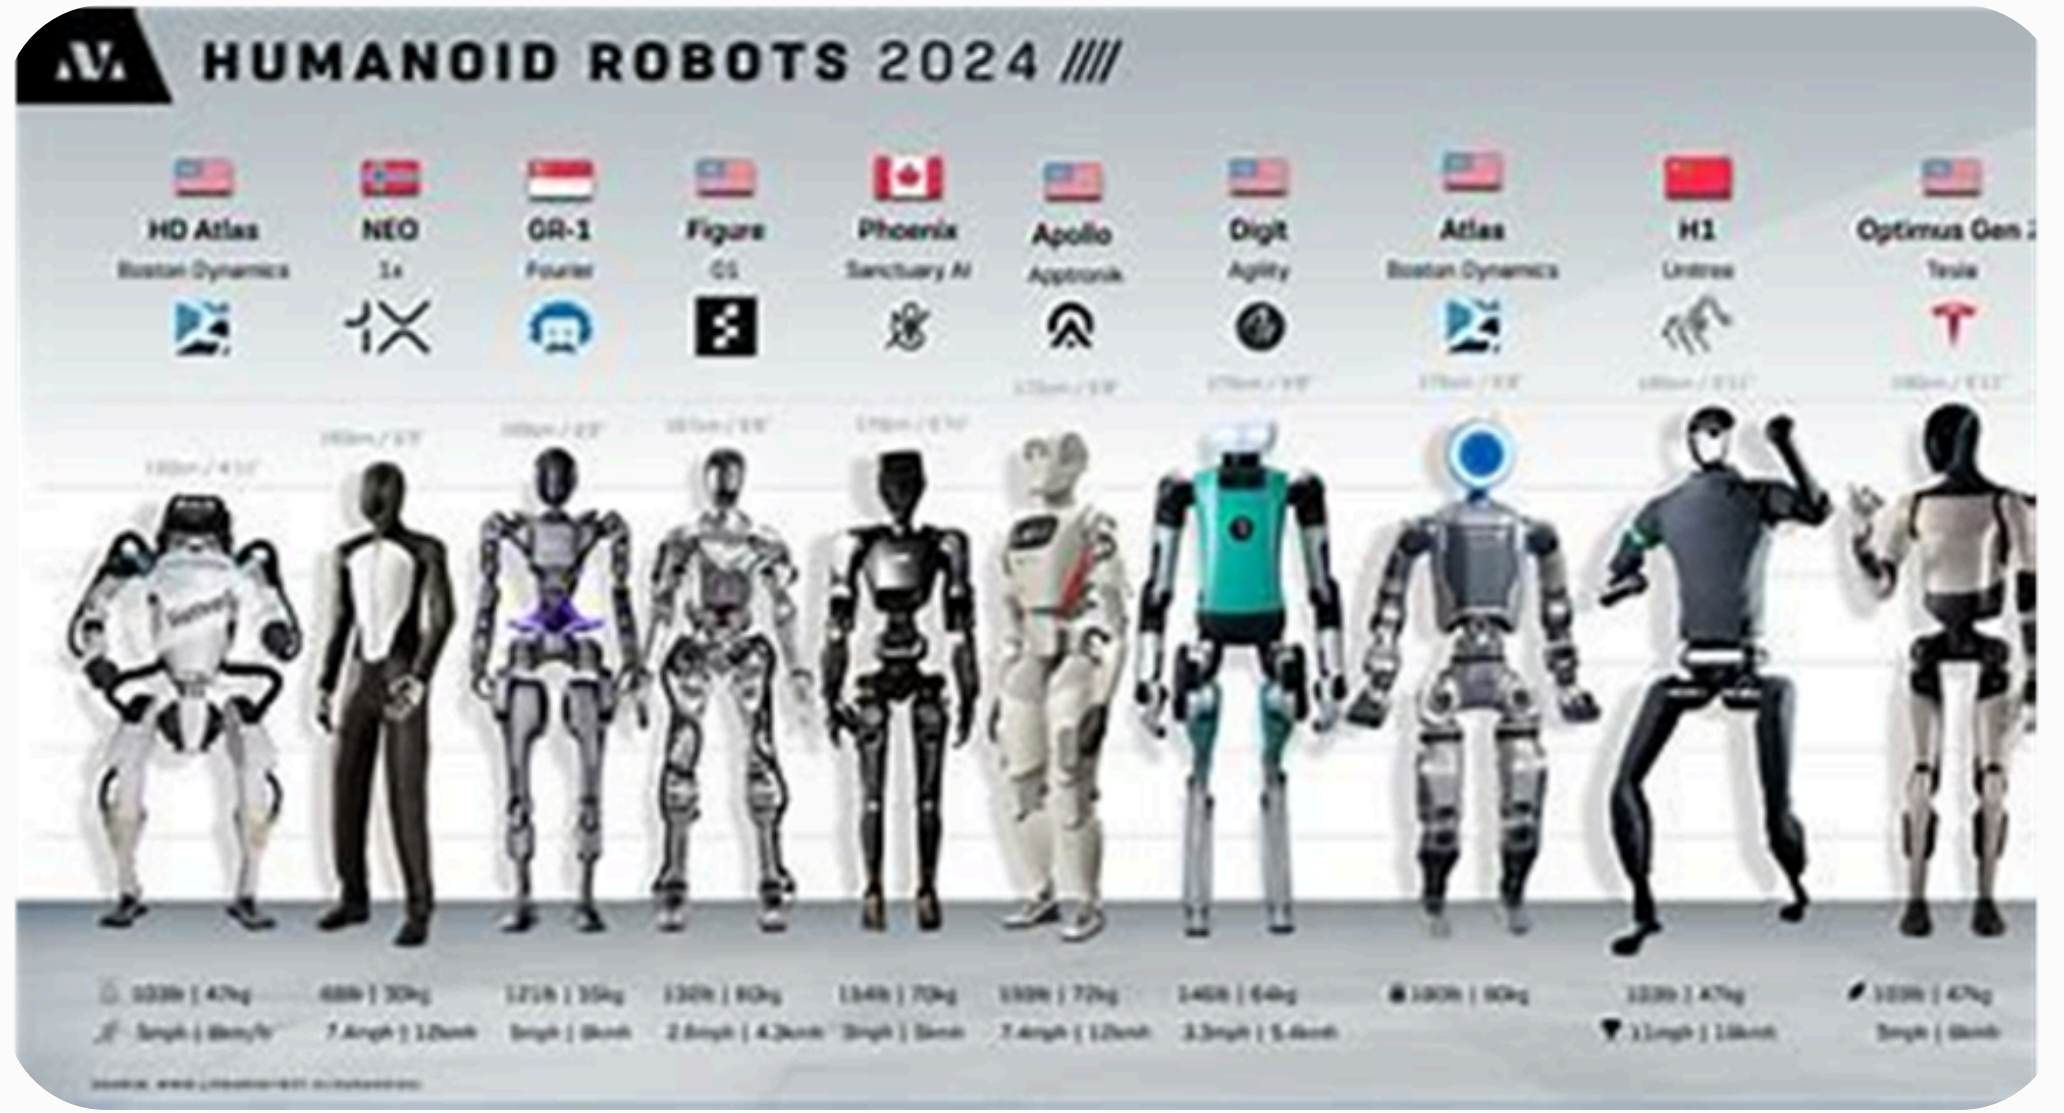

# AI-Powered Innovation: Building New Profitable Growth Models

Tyn Tawitaranond

Chief Digital Office, Thailand Post  
Board of Director, Thailand Post Distribution  
and National Digital ID